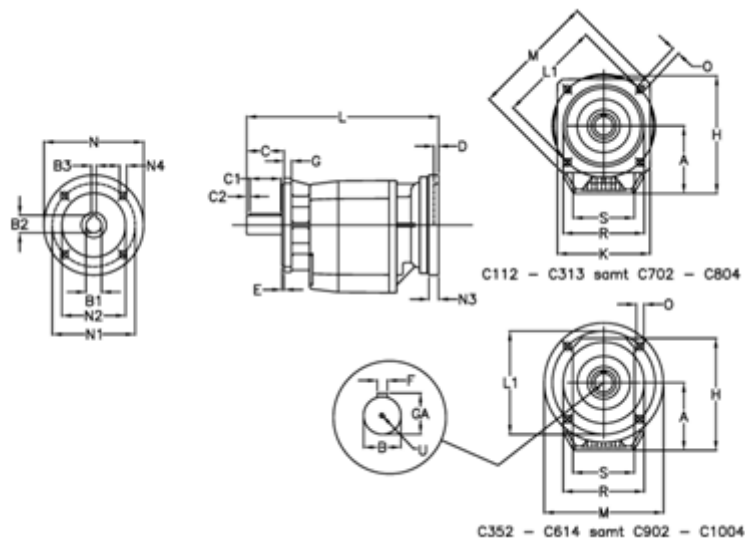

Article number: 40600816902430
 Description: Helical gearbox
 C803F-169-P80B5

Measures

A = 247.0	D = 4.0	L1 = 350	R = 320
B = 80	E = 5	M = 400	S = 300
B1 = 19	F = 22	N = 200	U = M20x42
B2 = 21.8	G = 20	N1 = 165	
B3 = 6	GA = 85.0	N2 = 130	
C = 140	H = 422.0	N3 = 0	
C1 = 110	K = 350	N4 = M10x12	
C2 = 15	L = 533.0	O = 18.0	